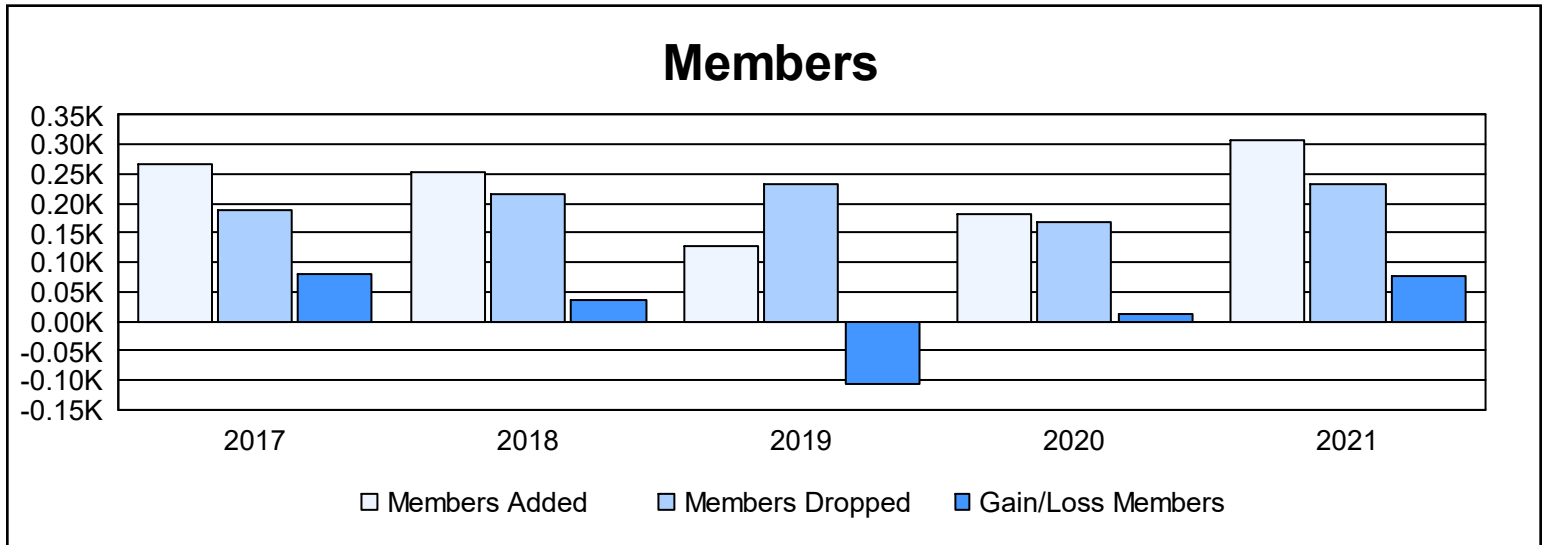

Year	New Clubs	Dropped Clubs	Gain/ Loss Clubs	New Members	Charter Members	Reinstate Members	Transfer Members	Total Member Added	Total Members Dropped	Gain/ Loss Members
2016-2017	3	3	0	165	76	26	1	268	188	80
2017-2018	4	0	4	150	87	8	8	253	217	36
2018-2019	2	4	-2	71	43	9	3	126	234	-108
2019-2020	2	2	0	123	37	11	10	181	170	11
2020-2021	6	4	2	153	112	42	1	308	232	76
<b>Average</b>	<b>3</b>	<b>3</b>	<b>1</b>	<b>132</b>	<b>71</b>	<b>19</b>	<b>5</b>	<b>227</b>	<b>208</b>	<b>19</b>

### Membership Composition June 2021 Cumulative