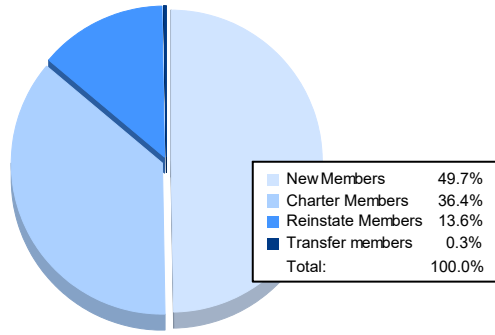

Year	New Clubs	Dropped Clubs	Gain/ Loss Clubs	New Members	Charter Members	Reinstate Members	Transfer Members	Total Member Added	Total Members Dropped	Gain/ Loss Members
2016-2017	3	3	0	165	76	26	1	268	188	80
2017-2018	4	0	4	150	87	8	8	253	217	36
2018-2019	2	4	-2	71	43	9	3	126	234	-108
2019-2020	2	2	0	123	37	11	10	181	170	11
2020-2021	6	4	2	153	112	42	1	308	232	76
<b>Average</b>	<b>3</b>	<b>3</b>	<b>1</b>	<b>132</b>	<b>71</b>	<b>19</b>	<b>5</b>	<b>227</b>	<b>208</b>	<b>19</b>

### Membership Composition June 2021 Cumulative

### Gender Composition June 2021 Cumulative