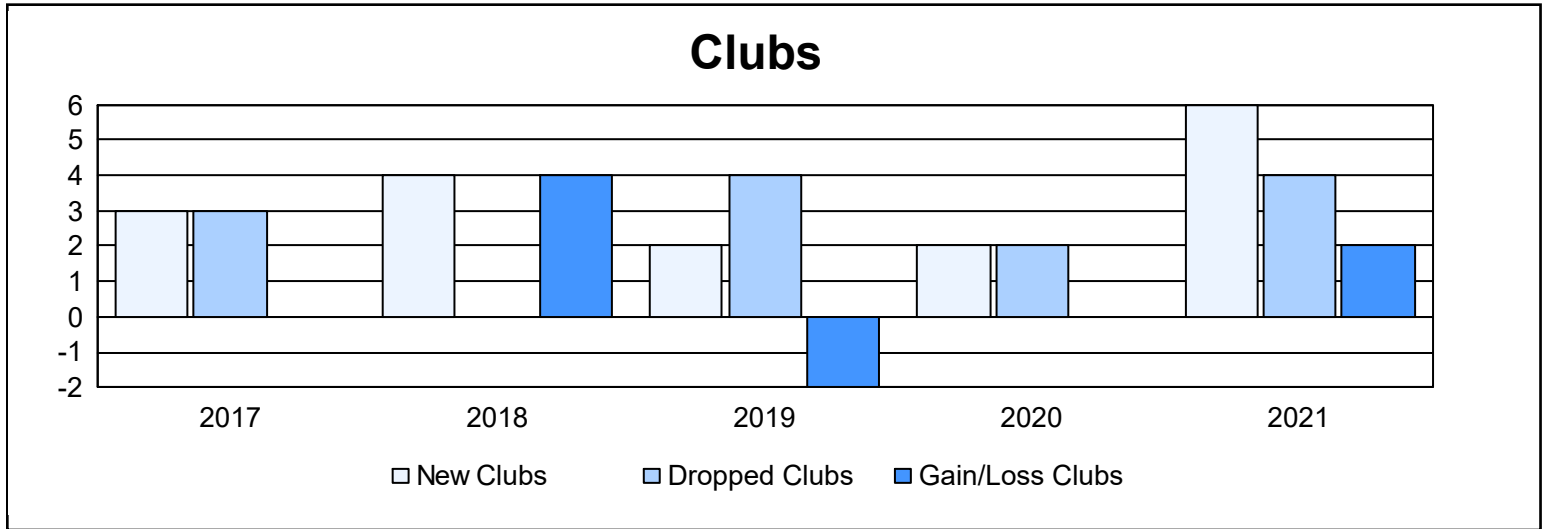

Year	New Clubs	Dropped Clubs	Gain/ Loss Clubs	New Members	Charter Members	Reinstate Members	Transfer Members	Total Member Added	Total Members Dropped	Gain/ Loss Members
2016-2017	3	3	0	165	76	26	1	268	188	80
2017-2018	4	0	4	150	87	8	8	253	217	36
2018-2019	2	4	-2	71	43	9	3	126	234	-108
2019-2020	2	2	0	123	37	11	10	181	170	11
2020-2021	6	4	2	153	112	42	1	308	232	76
<b>Average</b>	<b>3</b>	<b>3</b>	<b>1</b>	<b>132</b>	<b>71</b>	<b>19</b>	<b>5</b>	<b>227</b>	<b>208</b>	<b>19</b>

### Membership Composition June 2021 Cumulative